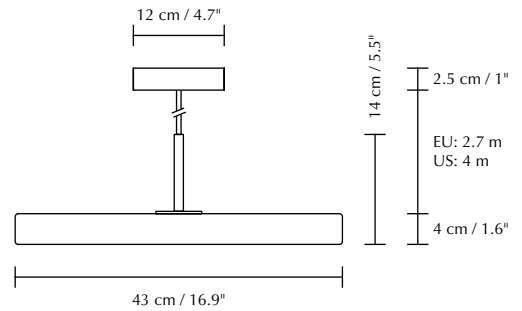

* For recommended external dimmers, go to umage.presscloud.com