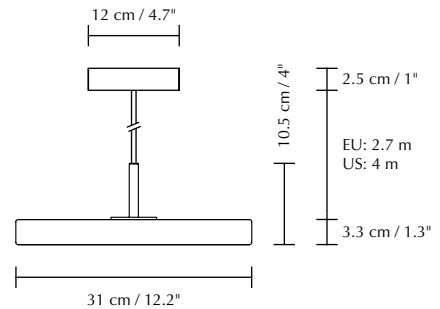

* For recommended external dimmers, go to umage.presscloud.com